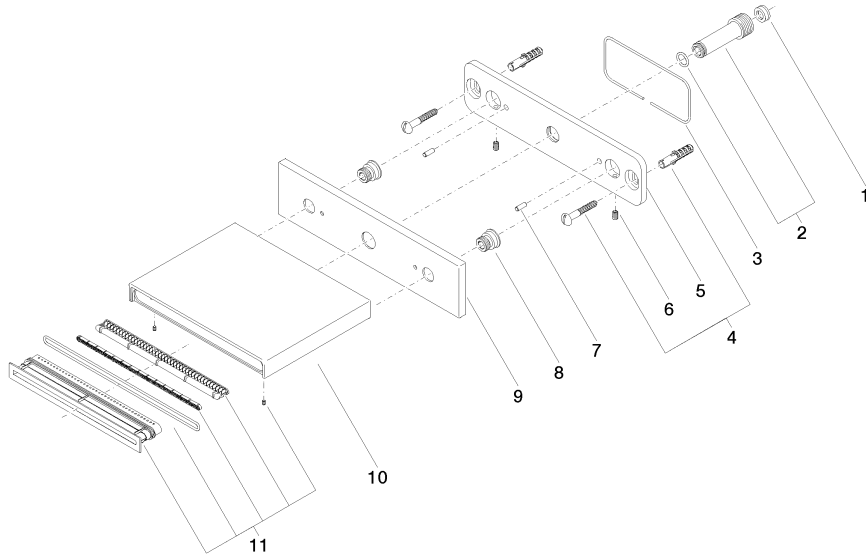

Recommended miscellaneous

	Concealed wall elbow - •min. recess depth 90 mm •max. recess depth 163 mm	35 085 970 90
---	--	---------------

Recommended miscellaneous

	Concealed wall elbow - •min. recess depth 90 mm •max. recess depth 163 mm	35 085 970 90
---	--	---------------

13 415 979

mm [inches]

Flow rate chart

Trajectory diagram

Certificates

WRAS_2306001.

13 415 979

Spare parts list

No.	Item Number	Name	Quantity used	Delivery time
1	09 23 01 057 90	flow reducer	1	2
2	90 24 03 213 00 90	connection	1	2
3	09 14 03 134 90	seal	1	2
4	04 30 31 024 01 90	fixing set	1	2
5	09 17 97 059 90	holder	1	2
6	09 31 11 036 90	pin	2	2
7	09 31 11 040 90	pin	2	2
8	09 24 03 214 90	nipple	2	2
9	09 27 78 031-27	rosette	1	60
10	09 11 78 003 20-27	spout	1	60
11	90 29 03 059 00 90	insert	1	2