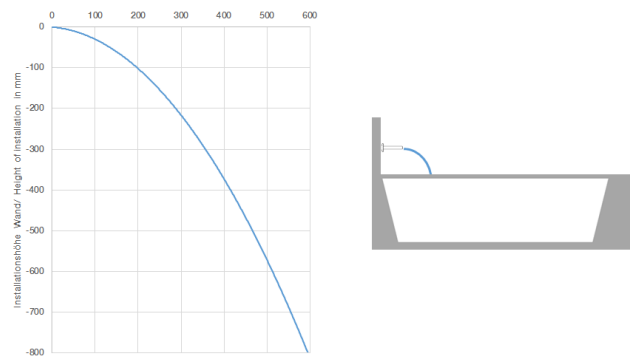

Recommended miscellaneous

	Concealed wall elbow - •min. recess depth 90 mm •max. recess depth 163 mm	35 085 970 90
---	--	---------------

Recommended miscellaneous

	Concealed wall elbow - •min. recess depth 90 mm •max. recess depth 163 mm	35 085 970 90
---	--	---------------

13 415 979

mm [inches]

Flow rate chart

Trajectory diagram

Certificates

WRAS_2306001.

13 415 979

Spare parts list

No.	Item Number	Name	Quantity used	Delivery time
1	09 23 01 057 90	flow reducer	1	2
2	90 24 03 213 00 90	connection	1	2
3	09 14 03 134 90	seal	1	2
4	04 30 31 024 01 90	fixing set	1	2
5	09 17 97 059 90	holder	1	2
6	09 31 11 036 90	pin	2	2
7	09 31 11 040 90	pin	2	2
8	09 24 03 214 90	nipple	2	2
9	09 27 78 031-27	rosette	1	60
10	09 11 78 003 20-27	spout	1	60
11	90 29 03 059 00 90	insert	1	2