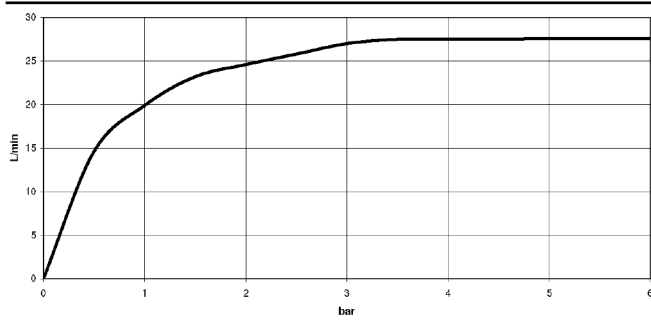

Flow rate chart