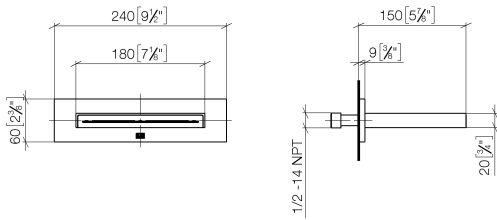

13 415 979

- 150mm projection
- CASCADE, max. flow rate 26.5 l/min (at 3 bar)
- cover plate 240 x 60 mm
- 1/2" connection
- plug-link mounting
- WRAS

Fits: IMO, LULU, MADISON, MEM, TARA, CL.1, LISSÉ, VAIA, META, CYO

Recommended miscellaneous

	Concealed wall elbow - •min. recess depth 90 mm •max. recess depth 163 mm	35 085 970 90
---	--	---------------

Recommended miscellaneous

	Concealed wall elbow - •min. recess depth 90 mm •max. recess depth 163 mm	35 085 970 90
---	--	---------------

13 415 979

mm [inches]

Flow rate chart

Trajectory diagram

Certificates

WRAS_2306001.

13 415 979

Spare parts list

No.	Item Number	Name	Quantity used	Delivery time
1	09 23 01 057 90	flow reducer	1	2
2	90 24 03 213 00 90	connection	1	2
3	09 14 03 134 90	seal	1	2
4	04 30 31 024 01 90	fixing set	1	2
5	09 17 97 059 90	holder	1	2
6	09 31 11 036 90	pin	2	2
7	09 31 11 040 90	pin	2	2
8	09 24 03 214 90	nipple	2	2
9	09 27 78 031-27	rosette	1	60
10	09 11 78 003 20-27	spout	1	60
11	90 29 03 059 00 90	insert	1	2